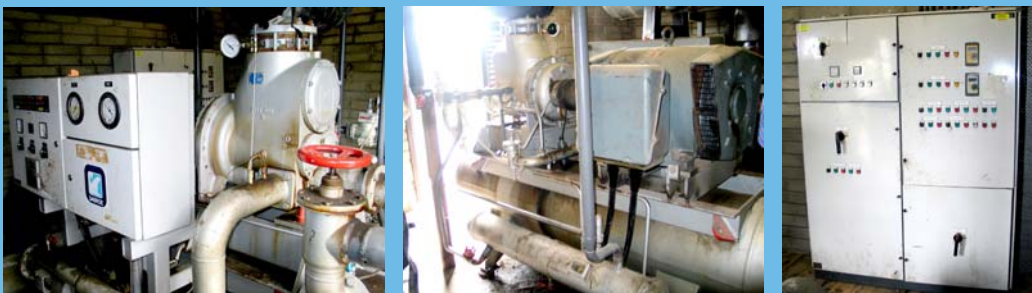

Contact the auctioneers for further information and to request a catalogue:

Pro Auction Limited

PO Box 3660,
Bath, BA1 6XZ
United Kingdom

Tel: 0845 058 0652

Fax: 0845 280 2492

Email:
info@proauction.ltd.uk

Website:
www.proauction.ltd.uk

Company Registration No: 5059610

Surplus asset?
Call us for a
free valuation and to
organise your next sale

SALIENT INFORMATION:

- Interested parties to request tender submission form and terms and conditions of sale from auctioneers.
- Final accepted tender will be subject to an additional buyer's premium of 10% and VAT as applicable.
- The plant is sold as is where is and the purchaser will be liable for all decommissioning and removal costs of the plant.
- Other items of ancillary plant also available, contact auctioneers for full details.