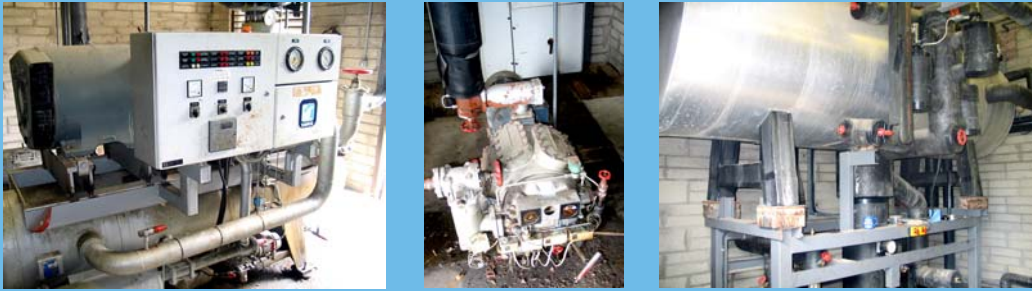

Contact the auctioneers for further information and to request a catalogue:

Pro Auction Limited

PO Box 3660,
Bath, BA1 6XZ
United Kingdom

Tel: 0845 058 0652

Fax: 0845 280 2492

Email:
info@proauction.ltd.uk

Website:
www.proauction.ltd.uk

Company Registration No: 5059610

Surplus asset?
Call us for a
free valuation and to
organise your next sale

SALIENT INFORMATION:

- Interested parties to request tender submission form and terms and conditions of sale from auctioneers.
- Final accepted tender will be subject to an additional buyer's premium of 10% and VAT as applicable.
- The plant is sold as is where is and the purchaser will be liable for all decommissioning and removal costs of the plant.
- Other items of ancillary plant also available, contact auctioneers for full details.